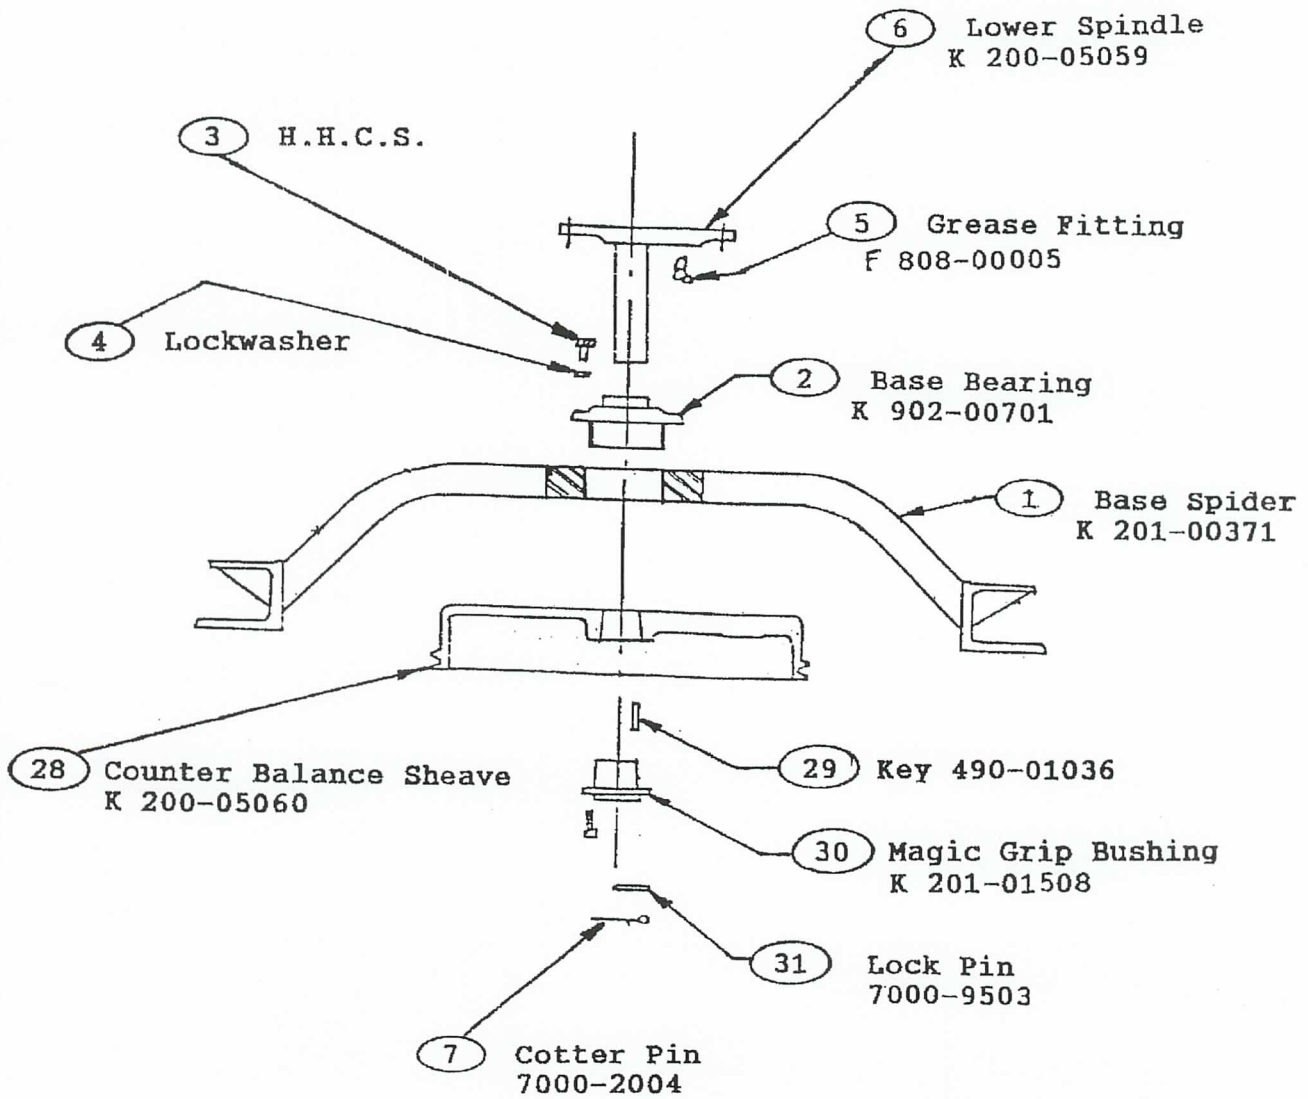

**CS-1 Sifter Base
Lower Assembly**

Sifter Parts & Service
www.sifterparts.com
 (800) 367-3591