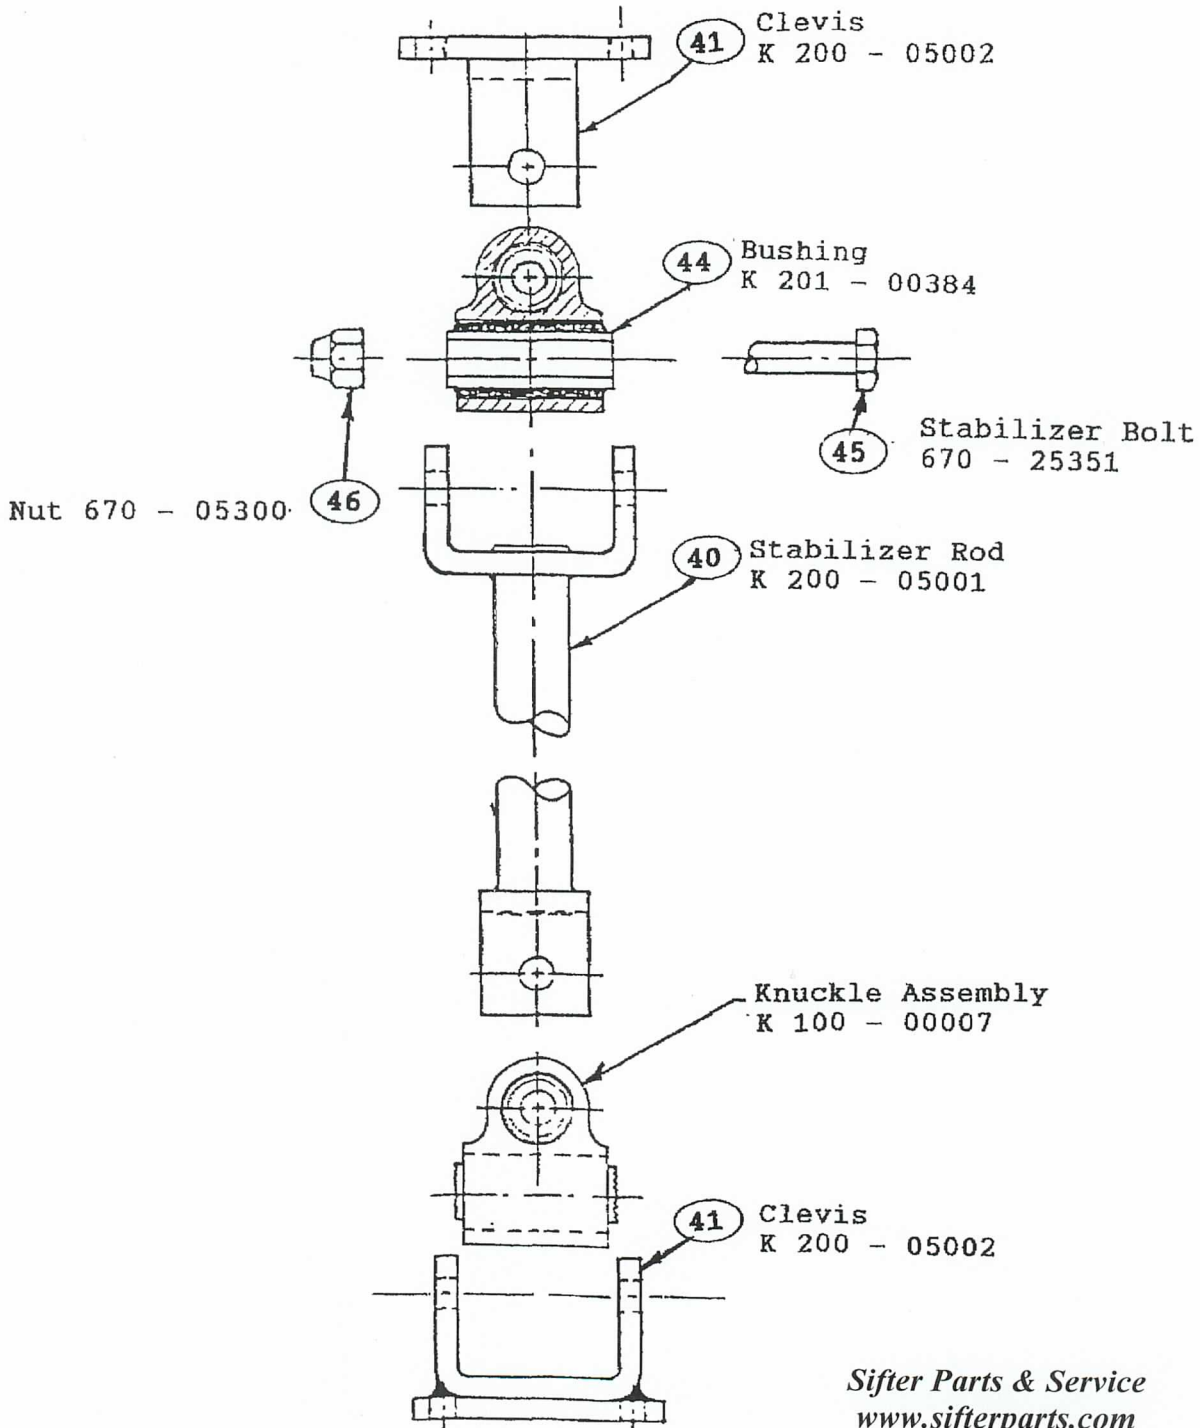

**CS-1 Sifter Base
Stabilizer Assembly**

Sifter Parts & Service
www.sifterparts.com
(800) 367-3591